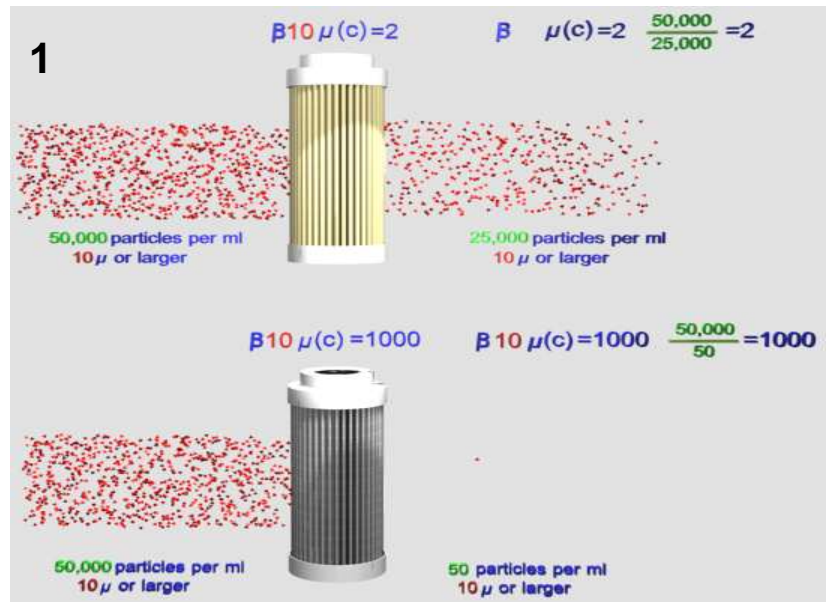

Evolution of Media: Hy-Pro G7 Dualglass Upgrade from Cellulose

Glass media has superior fluid compatibility versus cellulose with hydraulic fluids, synthetics, solvents, and high water based fluids. Glass media also has a significant filtration efficiency advantage over cellulose, and is classified as “absolute” where cellulose media efficiency is classified as “nominal”.

Elements of different media with the same “micron rating” can have substantially different filtration efficiency. Figure 1 provides a visual representation of the difference between absolute and nominal filter efficiency.

The illustrated glass element would typically deliver an ISO Fluid Cleanliness Code of 18/15/8 to 15/13/9 or better depending upon the system conditions and ingress rate. The cellulose element would typically achieve a code no better than 22/20/17.