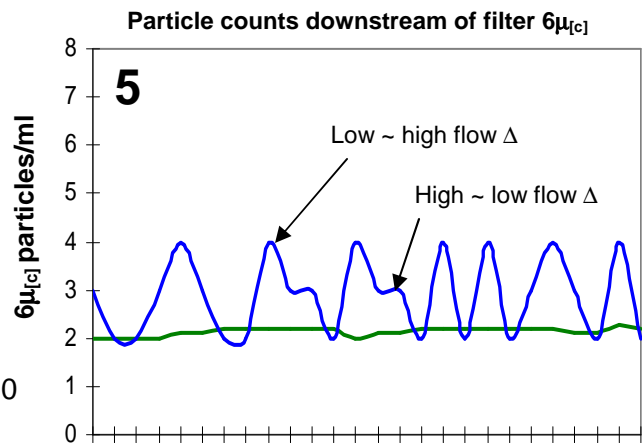

Figure 5 compares the performance of two identical Hy-Pro filter elements manufactured with G7 Dualglass media which have been designed and developed per the DFE multi-pass test method. All Hy-Pro elements that utilize the G7 or higher media carry the Hy-Pro DFE rating.

Filter Element	Hy-Pro 1	Hy-Pro 2
Element Rating	$\beta_{7[\mu c]} > 1000$	$\beta_{7[\mu c]} > 1000$
High Flow (lpm)	112	112
Low Flow (lpm)	56	-
Contaminant Injection Rate	3 mg/l	3 mg/l

Although the contaminant unloading effect is still evident, the unloading is insignificant as filter element Hy-Pro 1, tested per DFE, performed true to its ISO16889 multi-pass rating of $\beta_{7[\mu c]} > 1000$ even during dynamic flow conditions.