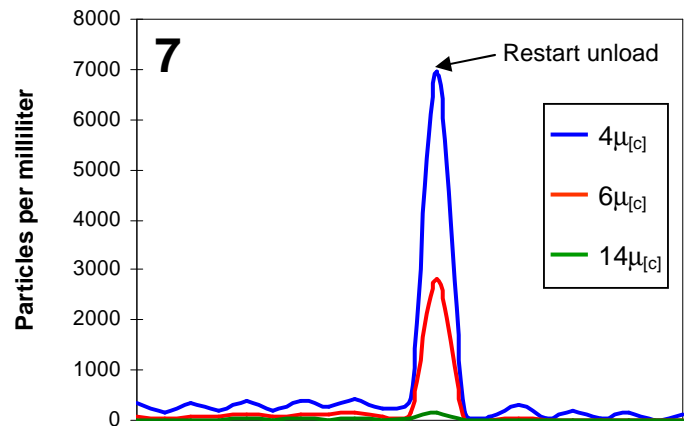

The result is a temporary state of highly contaminated fluid that has resulted because the filter element did not properly retain the dirt.

Downstream Element A3	$4\mu_{[c]}$ particles/ml	$6\mu_{[c]}$ particles/ml	$14\mu_{[c]}$ particles/ml	ISO Code per ISO4406:1999
Before Restart	429	136	25	16/14/12
During Restart	6973	2802	139	20/18/14

Figure 8 and the table below it show the performance of Hy-Pro element 3, which is from the same lot as Hy-Pro 1 and 2 from figure 5. The unloading is evident in the DFE rated Hy-Pro 3 element, but the affect is greatly reduced. Element A3 (figure 7) unloaded 7 times more particles $6\mu_{[c]}$ and larger than did Hy-Pro 3, and 35 times more particles $14\mu_{[c]}$ and larger. The DFE rated Hy-Pro element had much higher retention efficiency than the filter designed and validated only to ISO16889 multi-pass.

If we assume that a filter is like a black hole where all of the captured contaminant will remain trapped indefinitely we are operating with a false sense of security. If you are only discussing removal (capture) efficiency when it comes to filter elements you need to be looking at particle retention efficiency as well.

Downstream Element Hy-Pro 3	$4\mu_{[c]}$ particles/ml	$6\mu_{[c]}$ particles/ml	$14\mu_{[c]}$ particles/ml	ISO Code per ISO4406:1999
Before Restart	75	10	1	13/11/7
During Restart	2994	404	4	19/16/9

Particle counts downstream of filter