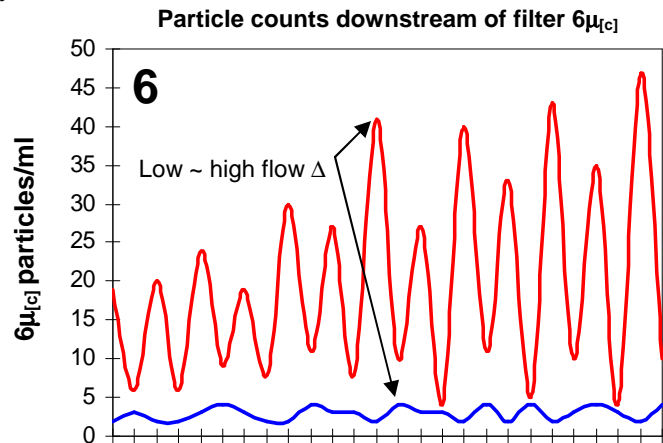

Figure 6 compares the performance of filter Element A1 and Hy-Pro 1 (DFE rated). Both elements demonstrated excellent particle capture performance during the ISO16889 and DFE testing. The DFE rated Hy-Pro element yielded much more stable particle counts downstream of the element and more consistent efficiency during the dynamic flow conditions. Improving particle retention results in more predictable fluid cleanliness levels and a system that can continually operate below the critical contamination tolerance level.

Filter Element	Element A1	Hy-Pro 1
Element Rating	$\beta_{7[\mu c]} > 1000$	$\beta_{7[\mu c]} > 1000$
High Flow (lpm)	112	112
Low Flow (lpm)	56	56
Contaminant Injection Rate	3 mg/l	3 mg/l