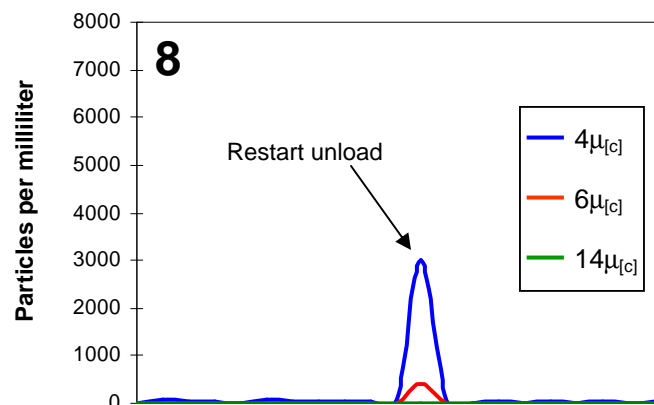

Particle counts downstream of filter