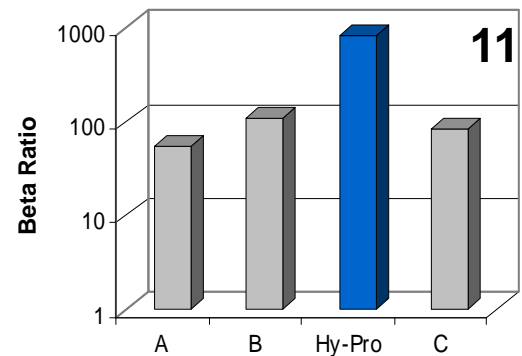

Real Time Flow Δ Beta Ratio Comparison per DFE multi-pass for $\beta_{5\mu_{[c]}} > 200$ or 1000 filter element.

Element B had a beta ratio in excess of $\beta_{7[c]} > 2000$ when tested per ISO16889 (figure 9). However, figure 11 shows the average beta ratio of Element B during variable flow to be less than $\beta_{7[c]} > 100$. The Hy-Pro element beta ratio was in excess of $\beta_{7[c]} > 800$ and was the only one with a beta ratio greater than 100. The Hy-Pro performance in figure 11 illustrates why Hy-Pro is committed to the DFE test method for design and development.

Relying solely on ISO16889 to predict how filter elements will perform in systems with dynamic flow conditions means that we are making decisions on filter performance without all of the available information. The current industry standard test for hydraulic and lube filter performance (ISO 16889) is a good tool for predicting performance of off-line filters and circulating systems, but does not accurately represent the stress of a hydraulic circuit with dynamic flow conditions or a lube system cold start condition. The first step to fixing a problem is acknowledging that a problem actually exists, and without DFE testing it is difficult to truly predict actual filter performance in a dynamic system.