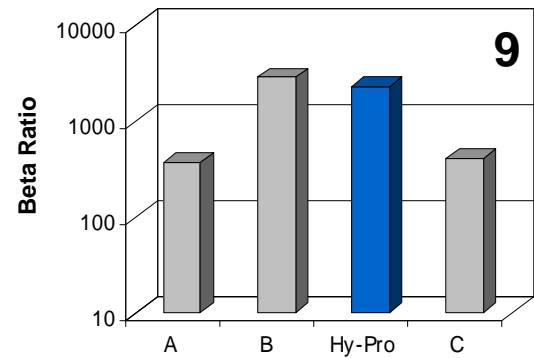

DFE - Comparison Between DFE and ISO 16889 Multi-Pass Test Results

Figure 9 shows the performance of like elements produced by three different manufacturers that were tested per ISO 16889 multi-pass. The results were expressed as a time weighted beta ratio. Element B had a better capture efficiency than the Hy-Pro element in the constant flow test environment of ISO 16889. All of the elements tested were true to their Beta Ratio of either $\beta_{5\mu_{[c]}} > 200$ or 1000.

Time Weighted Beta Ratio Comparison per ISO16889 multi-pass for $\beta_{5\mu_{[c]}} > 200$ or 1000 filter element.