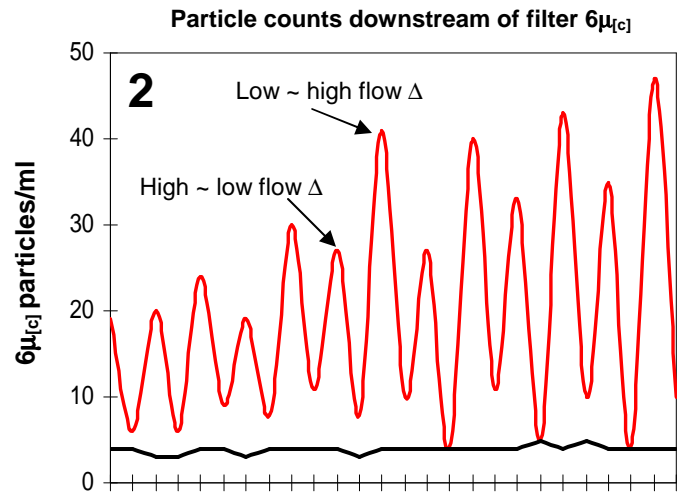

Filter Element	A1	A2
Element Rating	$\beta_{7[c]} > 1000$	$\beta_{7[c]} > 1000$
High Flow (lpm)	112	112
Low Flow (lpm)	56	-
Contaminant Injection Rate	3 mg/l	3 mg/l

Filter A2 was tested at a constant flow rate and maintained a steady efficiency throughout the test. Filter A1 was cycled between the max rated flow rate and half of rated flow with a duty cycle consistent with that of a hydraulic system. The downstream counts for Filter A1 varied and were highest during changes from low flow to high flow. The peaks represent counts taken during flow change and the valleys represent counts taken after each flow change. The alternating high peaks represent counts taken during changes from low flow to high flow. As the amount of contaminant captured by Filter A1 increased, the downstream counts increased most dramatically during the flow changes from low flow to high flow. Filter element A1, not properly designed to retain previously captured contaminant during dynamic system conditions, can become a dangerous source of contamination as it captures and then releases concentrated clouds of contaminated fluid.