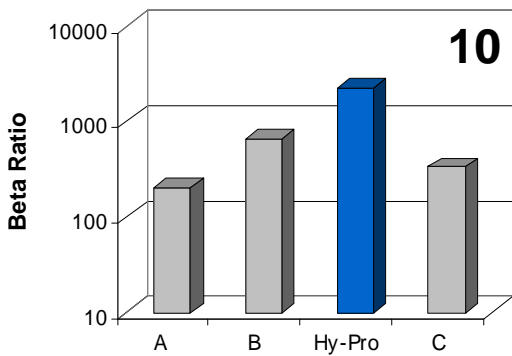

Time Weighted Beta Ratio Comparison per DFE multi-pass for $\beta_{5\mu_{[c]}} > 200$ or 1000 filter element.

Figure 10 shows the time weighted performance of the like elements tested per DFE multi-pass. To illustrate the performance differences between DFE and ISO16889, the two tests were run similarly with the only difference being the DFE test flow rate. The flow through the element was cycled up and down the operating range to simulate a real world hydraulic system duty cycle. The time weighted beta ratio for elements A and B was below the rated beta ratio while elements Hy-Pro and C performed true to rating.

In figure 11 the particle counts taken during flow change have been isolated and then averaged to yield a beta ratio during transient flow. Since the DFE test has shown that filter element performance is at it's worst during flow changes isolating those sequences can help predict performance in dynamic flow systems. It is with this graph that we see how overall filter performance can be affected by systems with cyclic flow.