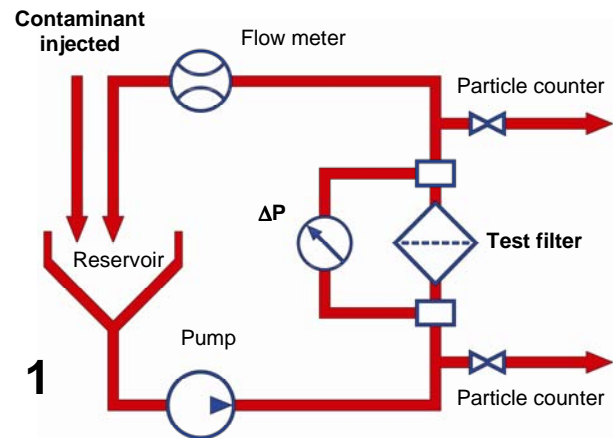

Current Filter Performance Testing Methods

Manufacturers of filter assemblies and filter elements use an industry standard test to rate filter efficiency and dirt holding capacity of filter elements under ideal lab conditions. The test protocol is ISO standard ISO16889 multi-pass, and was updated from ISO 4572 in 1999. The standard provides a repeatable test method where identical filters should produce like results when tested on various test stands. Figure 1 depicts the test circuit where MIL-H-5606 hydraulic fluid is circulated at a constant flow rate in a closed loop system with the test filter and on-line particle counters before and after the filter. Contaminated fluid with a known quantity of contaminant is added to the system before the upstream particle counter, and at a constant rate. Small amounts of fluid are removed before and after the filter for particle counting to calculate the filter efficiency (capture). The capture efficiency is expressed as the Filtration Ratio (Beta) which is the relationship between the number of particles greater than and equal to a specified size ($x_{\mu(c)}$) counted before and after the filter.