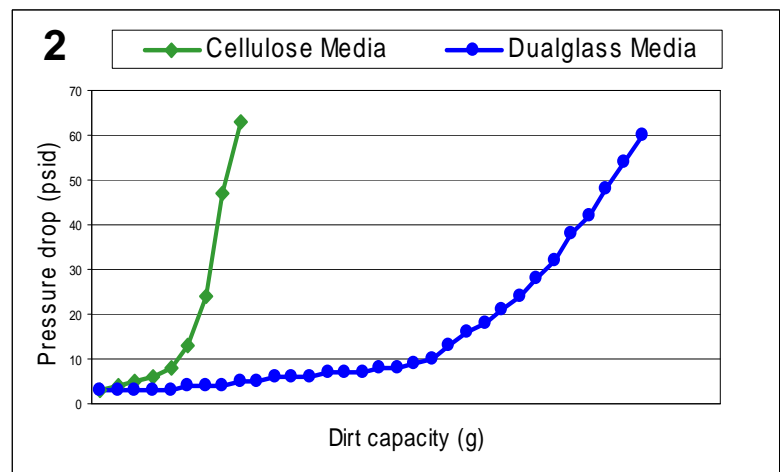

Upgrading to Hy-Pro G7 Dualglass

Glass media has much better dirt holding capacity than cellulose. When upgrading to an absolute efficiency glass media element the system cleanliness must be stabilized. During this clean-up period the glass element halts the runaway contamination as the ISO cleanliness codes are brought into the target cleanliness range. As the glass element removes years of accumulated fine particles the element life might be temporarily short.

Once the system is clean the glass element can last up to 4~5 times longer than the cellulose element that was upgraded as shown in figure 2.